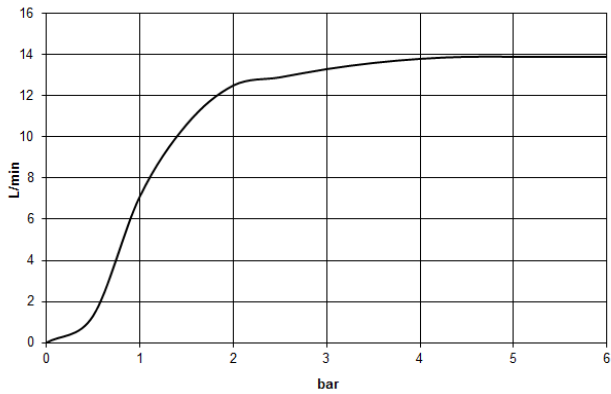

## Rain shower with wall fixing 300 mm - Chrome

TARA

28 679 970

- 450mm projection
- rain shower Ø 300 mm
- PURE RAIN, max. flow rate 14 l/min (at 3 bar)
- Function from: 10 l/min
- rosette Ø 60 mm
- 1/2" connection
- with anti-scale system
- quick clearing
- WRAS 1707033

### Recommended miscellaneous

- Concealed wall elbow -** 35 085 970 90
- max. recess depth 163 mm
  - min. recess depth 90 mm

28 679 970

mm [inches]

Flow rate chart

Certificates

WRAS\_2212012.

DVGW\_DW-  
6517DN0118.