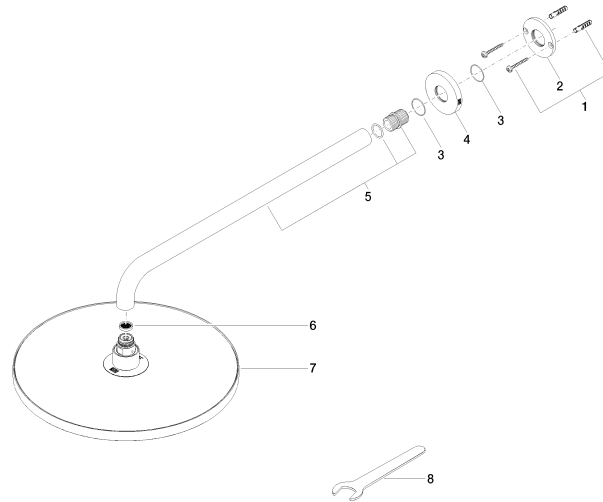

## Rain shower with wall fixing 300 mm - Chrome

TARA

28 679 970

- 450mm projection
- rain shower Ø 300 mm
- PURE RAIN, max. flow rate 14 l/min (at 3 bar)
- Function from: 10 l/min
- rosette Ø 60 mm
- 1/2" connection
- with anti-scale system
- quick clearing
- WRAS 1707033

Fits: TARA, LISSÉ, VAIA, META

	Chrome	28 679 970-00
	Brushed Platinum	28 679 970-06
	Platinum	28 679 970-08
	Dark Chrome	28 679 970-19
	Light Gold	28 679 970-26
	Brushed Light Gold	28 679 970-27
	Brushed Durabrass (23kt Gold)	28 679 970-28
	Matte Black	28 679 970-33
	Brushed Bronze	28 679 970-42
	Brushed Champagne (22kt Gold)	28 679 970-46
	Champagne (22kt Gold)	28 679 970-47
	Brushed Chrome	28 679 970-93
	Brushed Dark Platinum	28 679 970-99

### Recommended miscellaneous

- Concealed wall elbow -** 35 085 970 90
- max. recess depth 163 mm
  - min. recess depth 90 mm

28 679 970

mm [inches]

Flow rate chart

Certificates

WRAS\_2212012.

DVGW\_DW-  
6517DN0118.

## Spare parts list

No.	Item Number	Name	Quantity used	Delivery time
1	04 30 31 032 00 90	fixing set	1	2
2	09 17 20 120 90	holder	1	2
3	09 14 10 150 90	seal	2	2
4	09 27 97 015-00	rosette	1	10
5	90 11 03 070 00-00	pipe	1	10
6	09 23 01 075 90	insert	1	2
7	04 12 05 091 00-00	shower	1	10
8	90 30 09 069 00 90	key	1	2