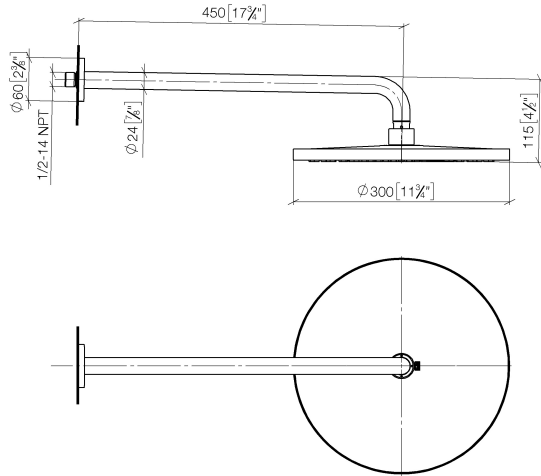

## Rain shower with wall fixing 300 mm - Chrome

TARA

28 679 970

- 450mm projection
- rain shower Ø 300 mm
- PURE RAIN, max. flow rate 14 l/min (at 3 bar)
- Function from: 10 l/min
- rosette Ø 60 mm
- 1/2" connection
- with anti-scale system
- quick clearing
- WRAS 1707033

Fits: TARA, LISSÉ, VAIA, META

	Chrome	28 679 970-00
	Brushed Platinum	28 679 970-06
	Platinum	28 679 970-08
	Dark Chrome	28 679 970-19
	Light Gold	28 679 970-26
	Brushed Light Gold	28 679 970-27
	Brushed Durabrass (23kt Gold)	28 679 970-28
	Matte Black	28 679 970-33
	Brushed Bronze	28 679 970-42
	Brushed Champagne (22kt Gold)	28 679 970-46
	Champagne (22kt Gold)	28 679 970-47
	Brushed Chrome	28 679 970-93
	Brushed Dark Platinum	28 679 970-99

### Recommended miscellaneous

- Concealed wall elbow -** 35 085 970 90
- max. recess depth 163 mm
  - min. recess depth 90 mm

28 679 970

mm [inches]

Flow rate chart

Certificates

WRAS\_2212012.

DVGW\_DW-  
6517DN0118.

## Spare parts list

No.	Item Number	Name	Quantity used	Delivery time
1	04 30 31 032 00 90	fixing set	1	2
2	09 17 20 120 90	holder	1	2
3	09 14 10 150 90	seal	2	2
4	09 27 97 015-00	rosette	1	10
5	90 11 03 070 00-00	pipe	1	10
6	09 23 01 075 90	insert	1	2
7	04 12 05 091 00-00	shower	1	10
8	90 30 09 069 00 90	key	1	2